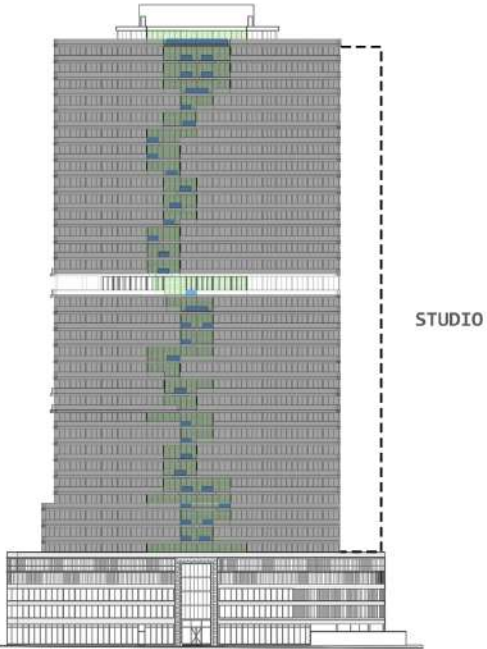

STUDIO WITH POOL

ELEVATION