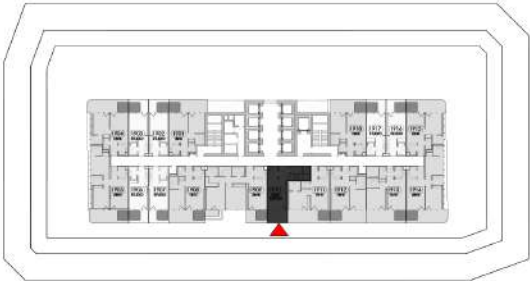

KEY PLAN DUPLEX LEVEL 1