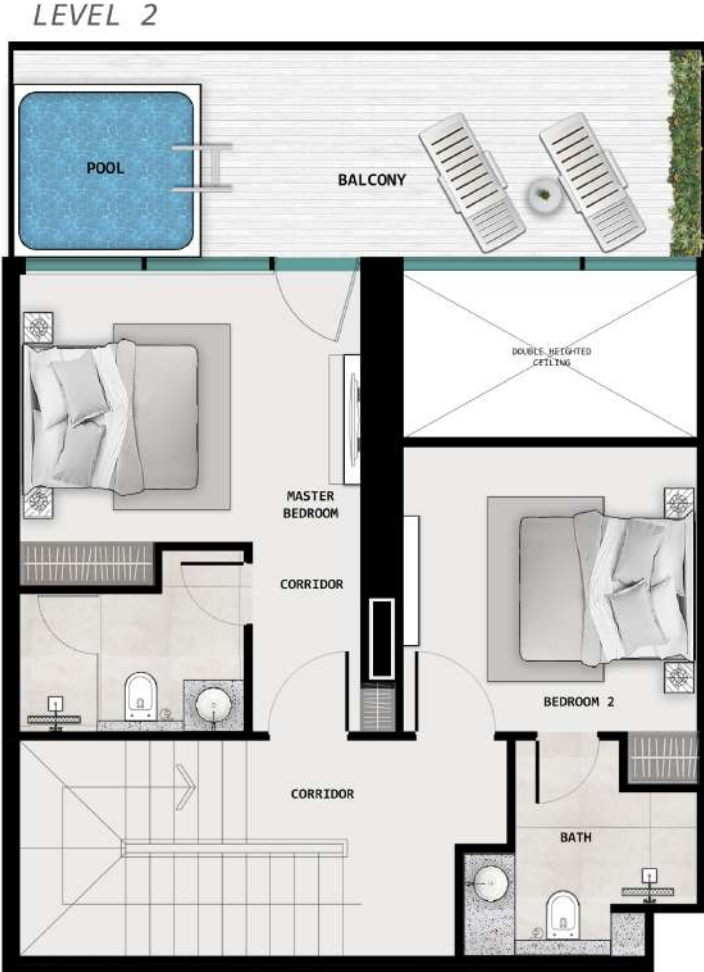

UNITS LAYOUT

A modern living room interior with a light-colored sofa, a coffee table, and a dining table with chairs. The room features large windows with vertical blinds, a large abstract painting on the wall, and a cluster of spherical pendant lights. The text "UNITS LAYOUT" is overlaid in the center.

STUDIO WITH POOL

ELEVATION

KEY PLAN

ONE BEDROOM WITH POOL

ELEVATION

KEY PLAN

2 BEDROOM DUPLEX WITH POOL

ELEVATION