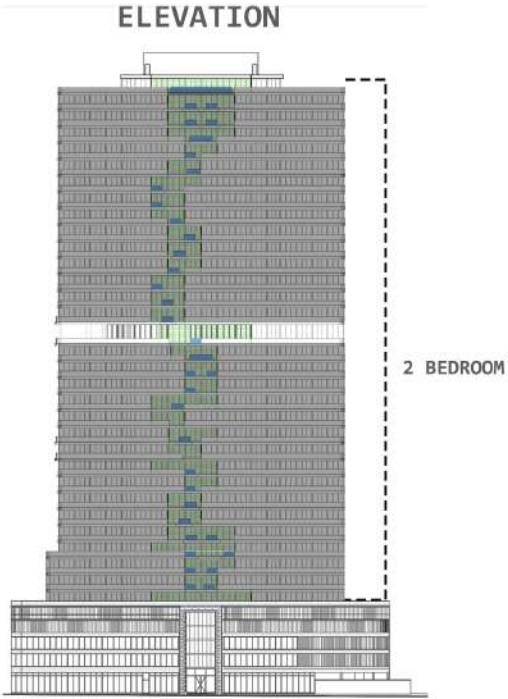

2 BEDROOM WITH POOL