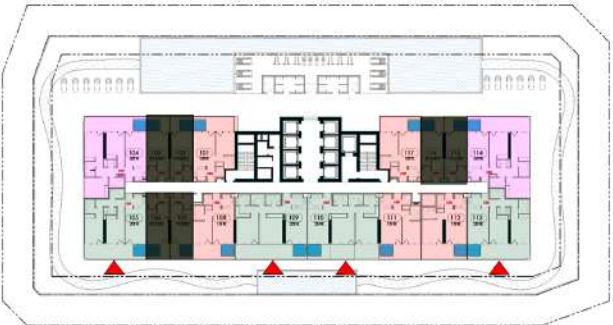

UNITS LAYOUT

A modern living room interior with a light-colored sofa, a coffee table, and a dining table with chairs. The room features large windows with vertical blinds, a large abstract painting on the wall, and a cluster of spherical pendant lights. The text "UNITS LAYOUT" is overlaid in the center.

STUDIO WITH POOL

ELEVATION

KEY PLAN

ONE BEDROOM WITH POOL

ELEVATION

KEY PLAN

2 BEDROOM DUPLEX WITH POOL

ELEVATION