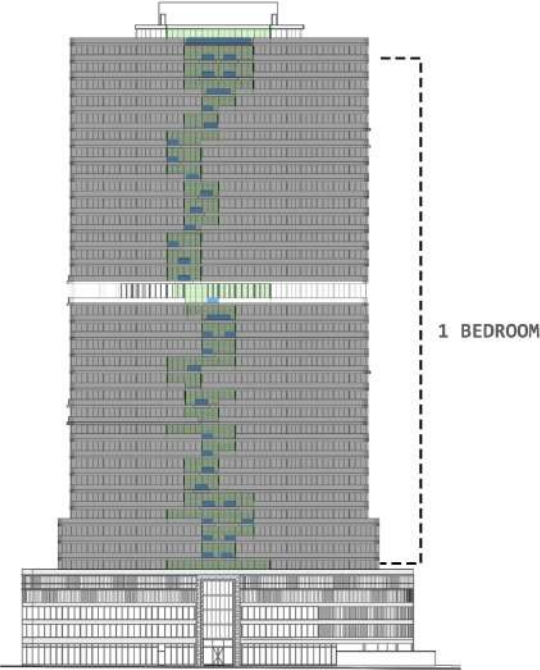

UNITS LAYOUT

A modern living room interior with a light-colored sofa, a coffee table, and a dining table with chairs. The room features large windows with vertical blinds, a large abstract painting on the wall, and a cluster of spherical pendant lights. The text "UNITS LAYOUT" is overlaid in the center.

STUDIO WITH POOL

ELEVATION

KEY PLAN

ONE BEDROOM WITH POOL

ELEVATION

KEY PLAN

2 BEDROOM DUPLEX WITH POOL

ELEVATION