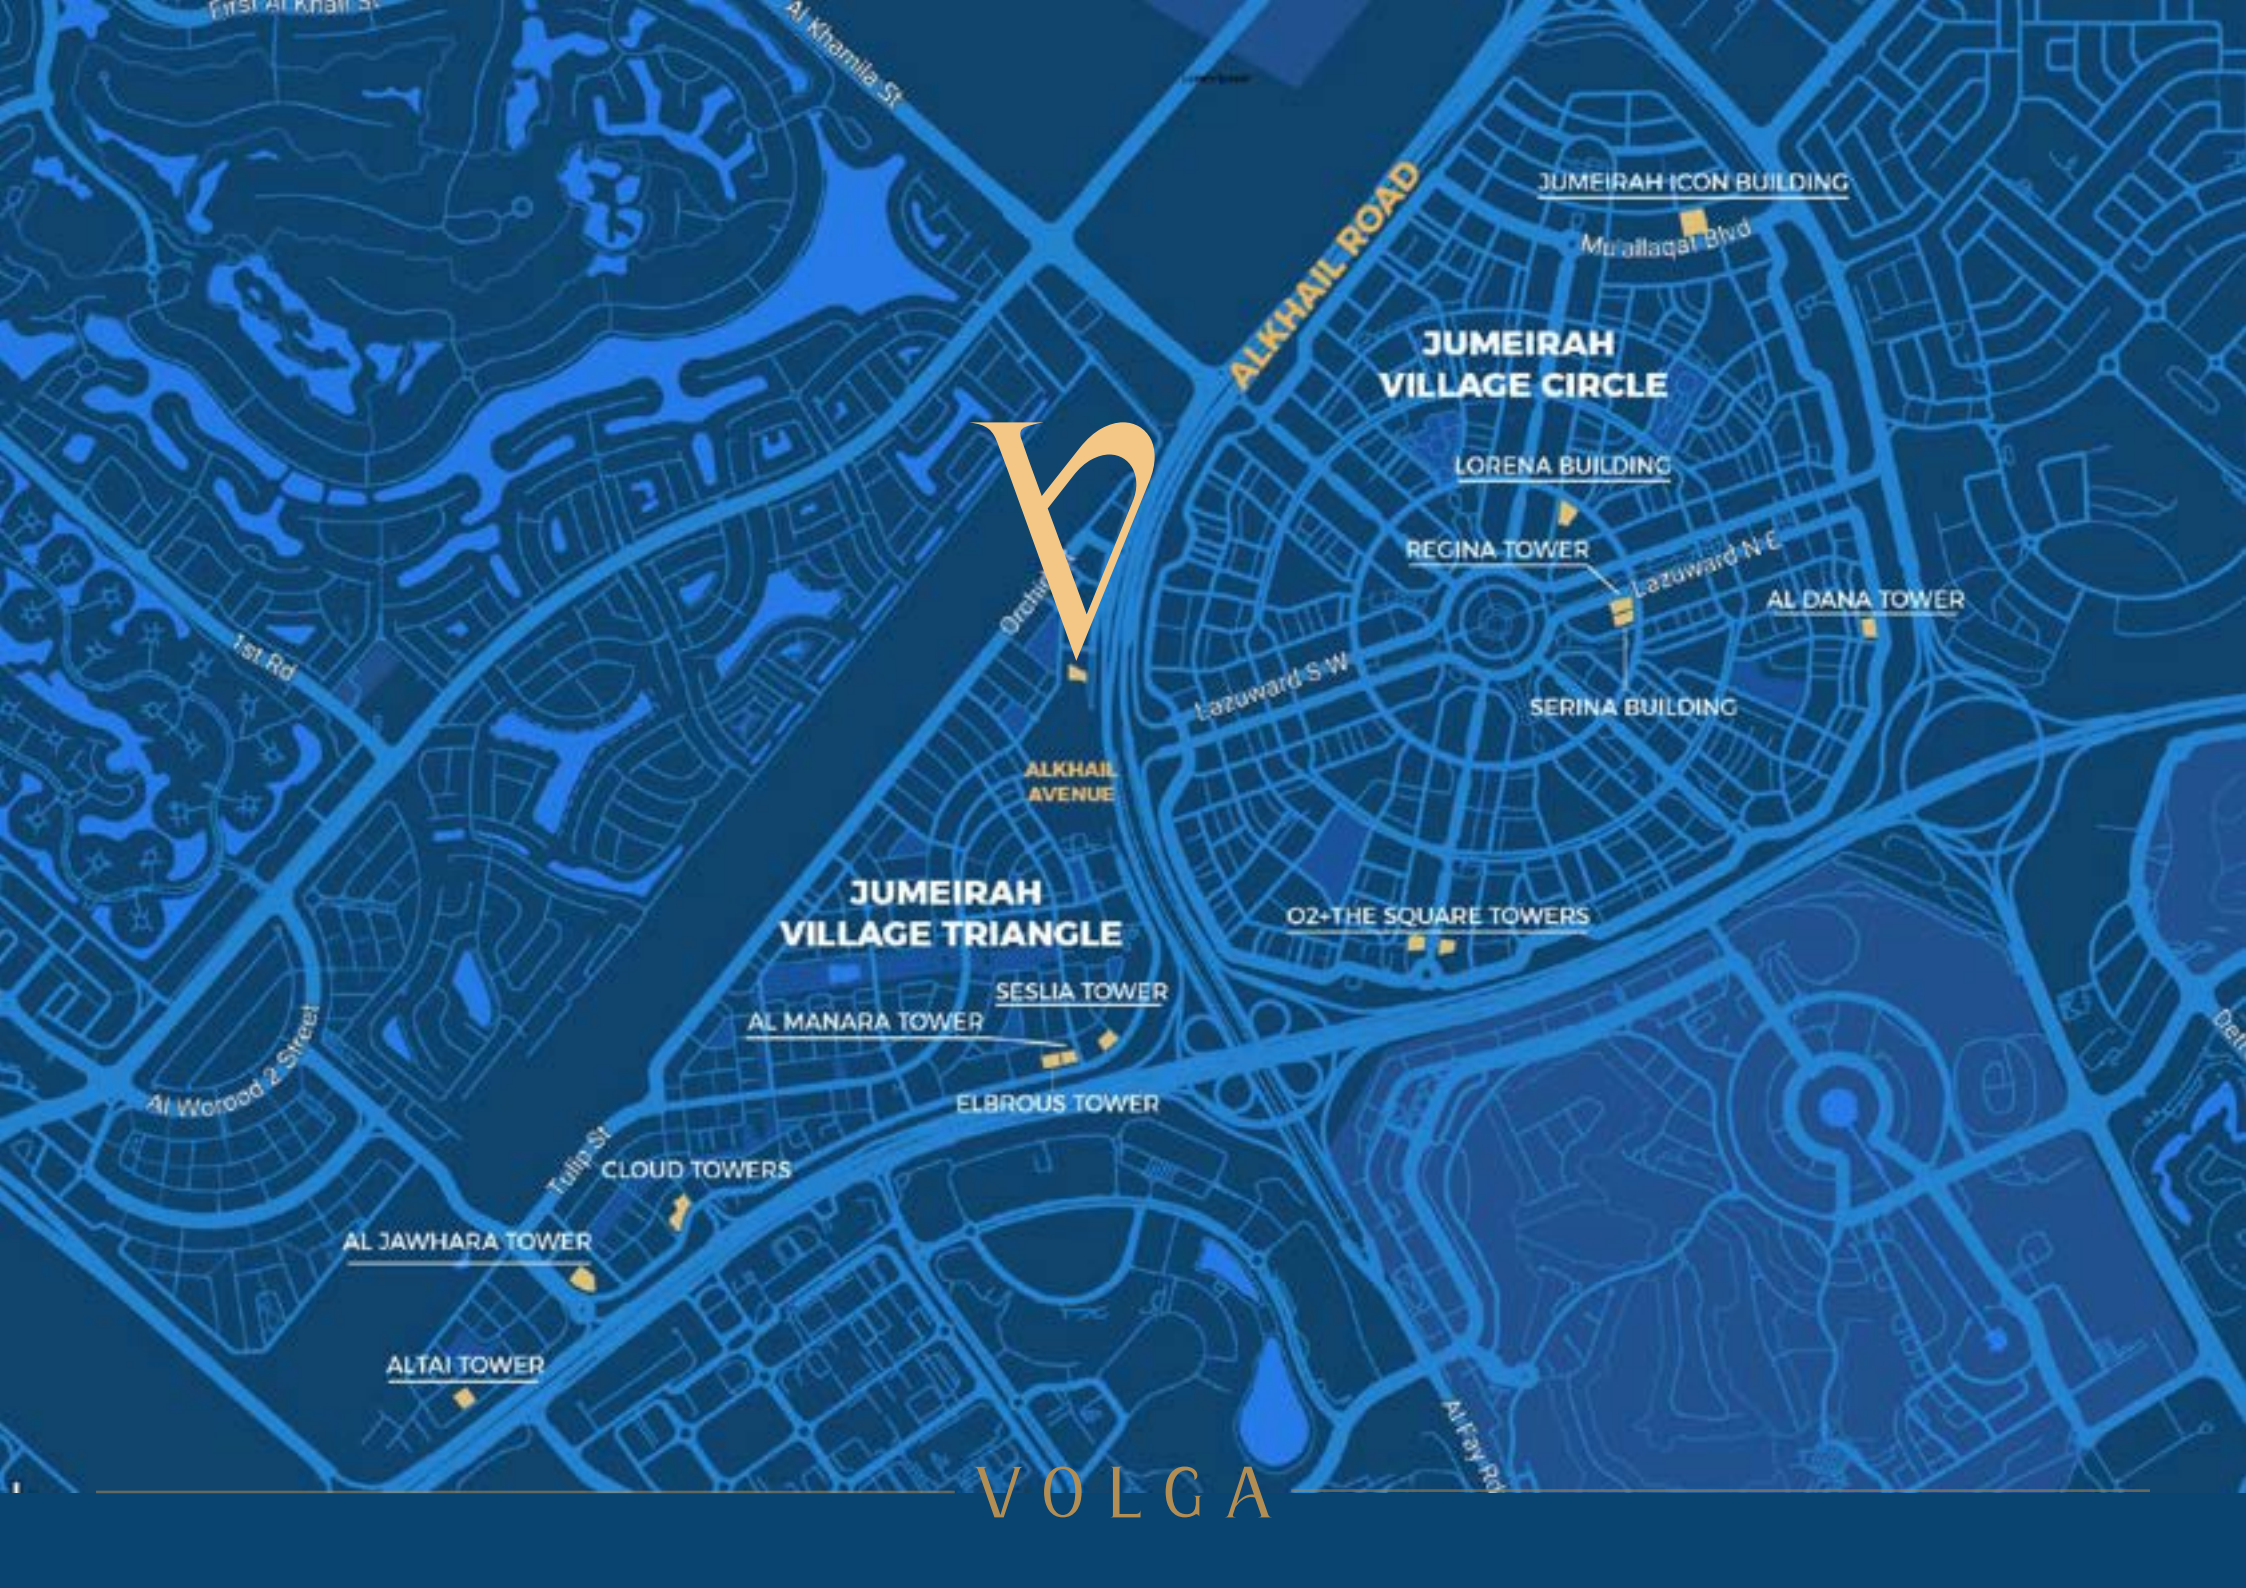

13 MIN

JBR

17 MIN

Mall of Emirates

19 MIN

Palm Jumeirah

20 MIN

Global Village

23 MIN

Dubai Mall

JVT
DUBAI

VOLGA

ALKHAIL ROAD

JUMEIRAH ICON BUILDING

Mu'allaaqat Blvd

JUMEIRAH VILLAGE CIRCLE

LORENA BUILDING

REGINA TOWER

Lazuward N-E

AL DANA TOWER

SERINA BUILDING

Lazuward S-W

ALKHAIL AVENUE

JUMEIRAH VILLAGE TRIANGLE

O2+THE SQUARE TOWERS

SESLIA TOWER

AL MANARA TOWER

ELBROUS TOWER

CLOUD TOWERS

AL JAWHARA TOWER

ALTAI TOWER

VOLGA